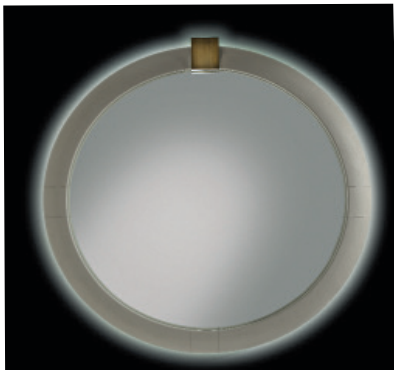

VENDOME

Cadre chêne (mat ou brillant) ou cuir. Insert metal, chrome ou dark chrome.

Oak (mat or high gloss) or leather frame. Metal insert in bronze, chrome or dark chrome finish.

MODÈLE	DIMENSIONS	CODE
--------	------------	------

**MIROIR BOIS
VENDOME**

VENDMIRB

Cm ø 120
Inch ø 47.2

**MIROIR CUIR
VENDOME**

VENDMIRC

Bureau en bois verni finition mat ou brillant, partie en métal finition bronze, chrome ou dark chrome, plateau recouvert de cuir CAT B surpiqué ou bois. Tiroirs en façade.

Desk in wood in matt or high gloss finish, part in metal finish bronze, chrome or dark chrome, top covered in stitched leather CAT B or wood. Drawers (push and pull) on the front of the desk.

HUGUES CHEVALIER