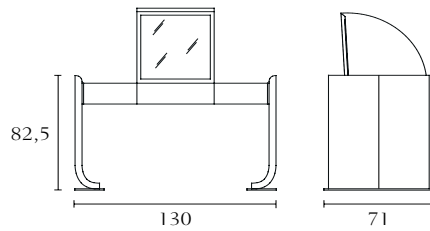

Retractable mirror and drawers. Insert and base in metal, bronze, chrome or dark chrome.

MODÈLE	DIMENSIONS	CODE
--------	------------	------

**COIFFEUSE
VENDÔME**

Cm 130 x 71 x 82.5
Inch 51.1 x 28 x 32.5